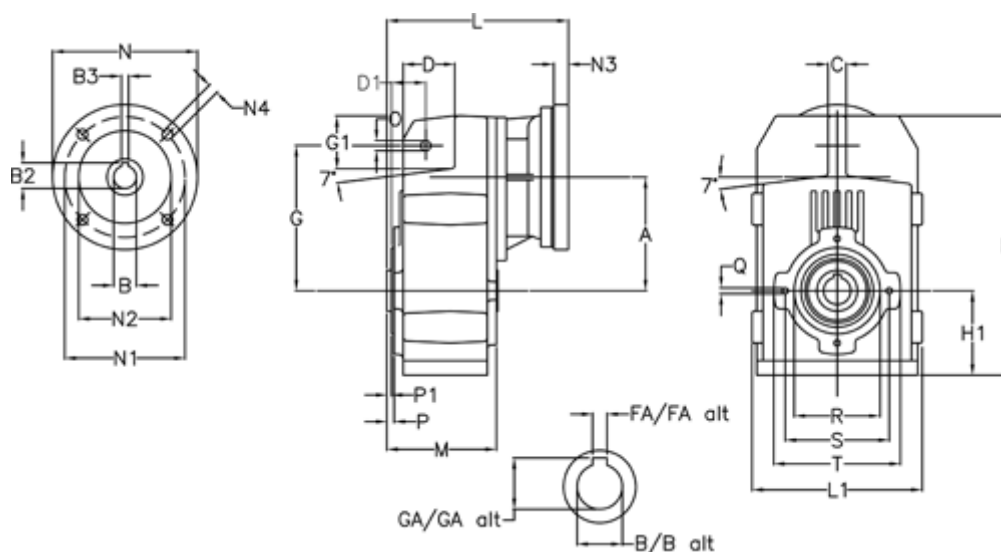

Article number: 29560501883250

Description: Shaft mounted gear
A512H50-18,8-P132B5

Measures

A = 211.30	FA = 14	M = 163.0	Q = M12x19
B = 50	G = 278	N = 300	R = 180
B1 = 38	G1 = 105.5	N1 = 265	S = 215
B2 = 41.3	GA = 53.5	N2 = 230	T = 250
B3 = 10	H = 479.0	N4 = 14	
C = 20	H1 = 144.0	O = 22	
D = 93.5	L = 334.0	P = 8.5	
D1 = 65.0	L1 = 273	P1 = 4.5	